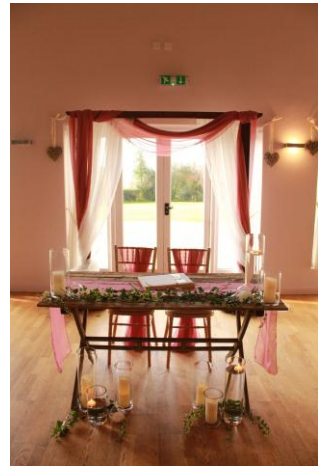

Rustic Wooden Arch

There are a number of combinations which we can do with the rustic wooden arch including fresh flowers, garlands, draping, fairy lights and curtains. Please ask for more details. (7ft by 7ft) £75.00 to hire