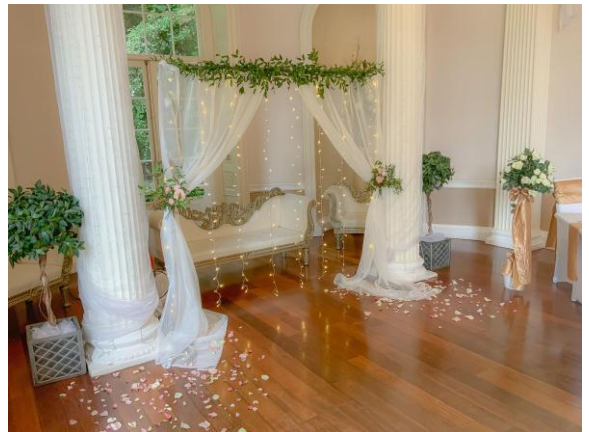

Copper Pipe Arch: 3ft & 6ft wide available £40.00 to hire

Free Standing Half Moon Arch: 2.1 m (H) x 2.3M (W) £75 to hire